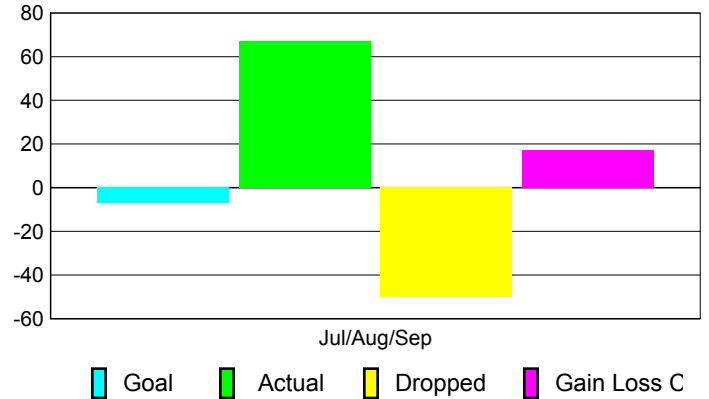

Membership Results 2010-2011

Goal, New, Dropped, Gain/Loss